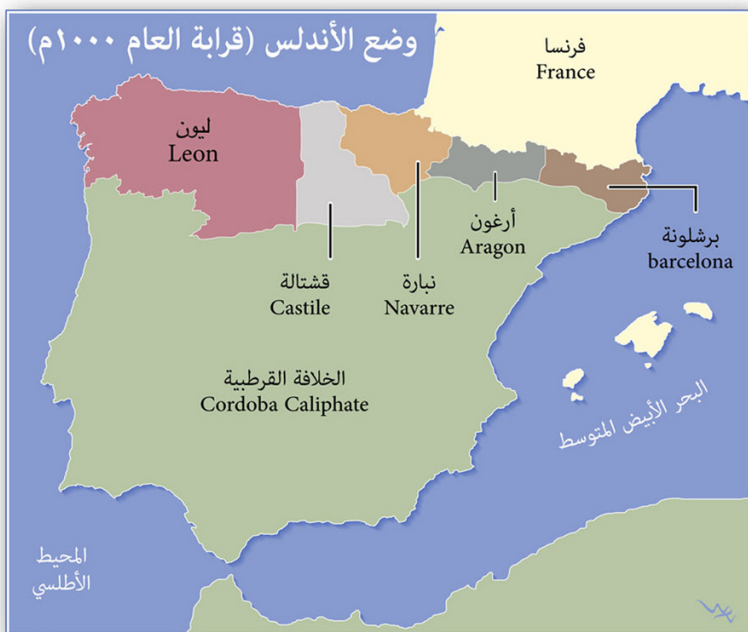

The Arab Conquests circa 750

Design by Walid Traboulsi

The boundaries of the Cordoba Caliphate circa 1000 A.D.

The boundaries of the Cordoba Emirate circa 800 A.D.

The boundaries of the Cordoba Caliphate circa 1291 A.D.

The boundaries of the Cordoba Caliphate circa 1150 A.D.