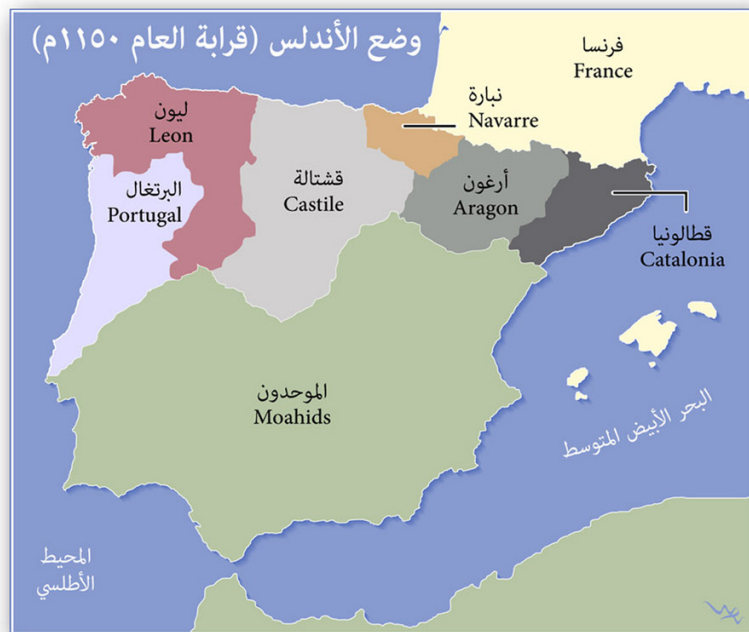

The Arab Conquests circa 750

Design by Walid Traboulsi

The boundaries of the Cordoba Caliphate circa 1000 A.D.

The boundaries of the Cordoba Emirate circa 800 A.D.

The boundaries of the Cordoba Caliphate circa 1291 A.D.

The boundaries of the Cordoba Caliphate circa 1150 A.D.